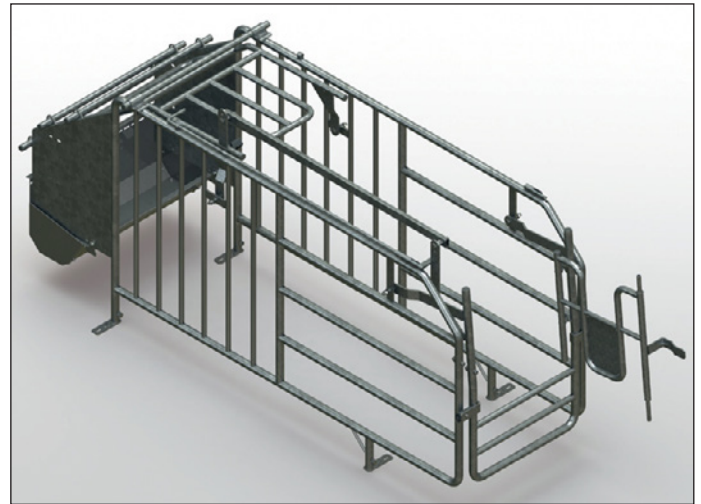

Big Dutchman®

Free-access stall **BD**

For use in insemination and waiting areas

Free-access stall **BD**

Animal-friendly housing for the sows and optimal working conditions

Features:

- Simple rocking mechanism
- Integrated insemination door for easy insemination and pregnancy checking
- The open design of the stall provides a good overview for the farm staff
- Individual locking device can be operated at the front or at the back of the stall
- Group locking function (optional)
- The vertical arrangement of the bars in the front part of the stall reduces the danger of sows turning inside the stall
- Rubber noise absorbers for quiet opening and closing of the stall reduces noise levels
- Available in two different stall widths: 25.6" and 27.5" (650 and 700 mm) interior width

Insemination door open – provides access to the sow

Free-access stall BD closed – the sow has access to the feed trough

Free-access stall BD open – the sow can walk into and close the stall by herself

The free-access stall developed by Big Dutchman provides animal-friendly housing for the sows and optimal working conditions for the farm staff. It can be used in the service center and in waiting areas.

When a sow enters the open stall, the door locks behind her and she can eat without being disturbed or simply use the stall as individual retreat. The stall cannot accidentally be opened from the outside by other sows. The sow can release the lock by pushing back against the integrated insemination door and leave the stall at her own will.